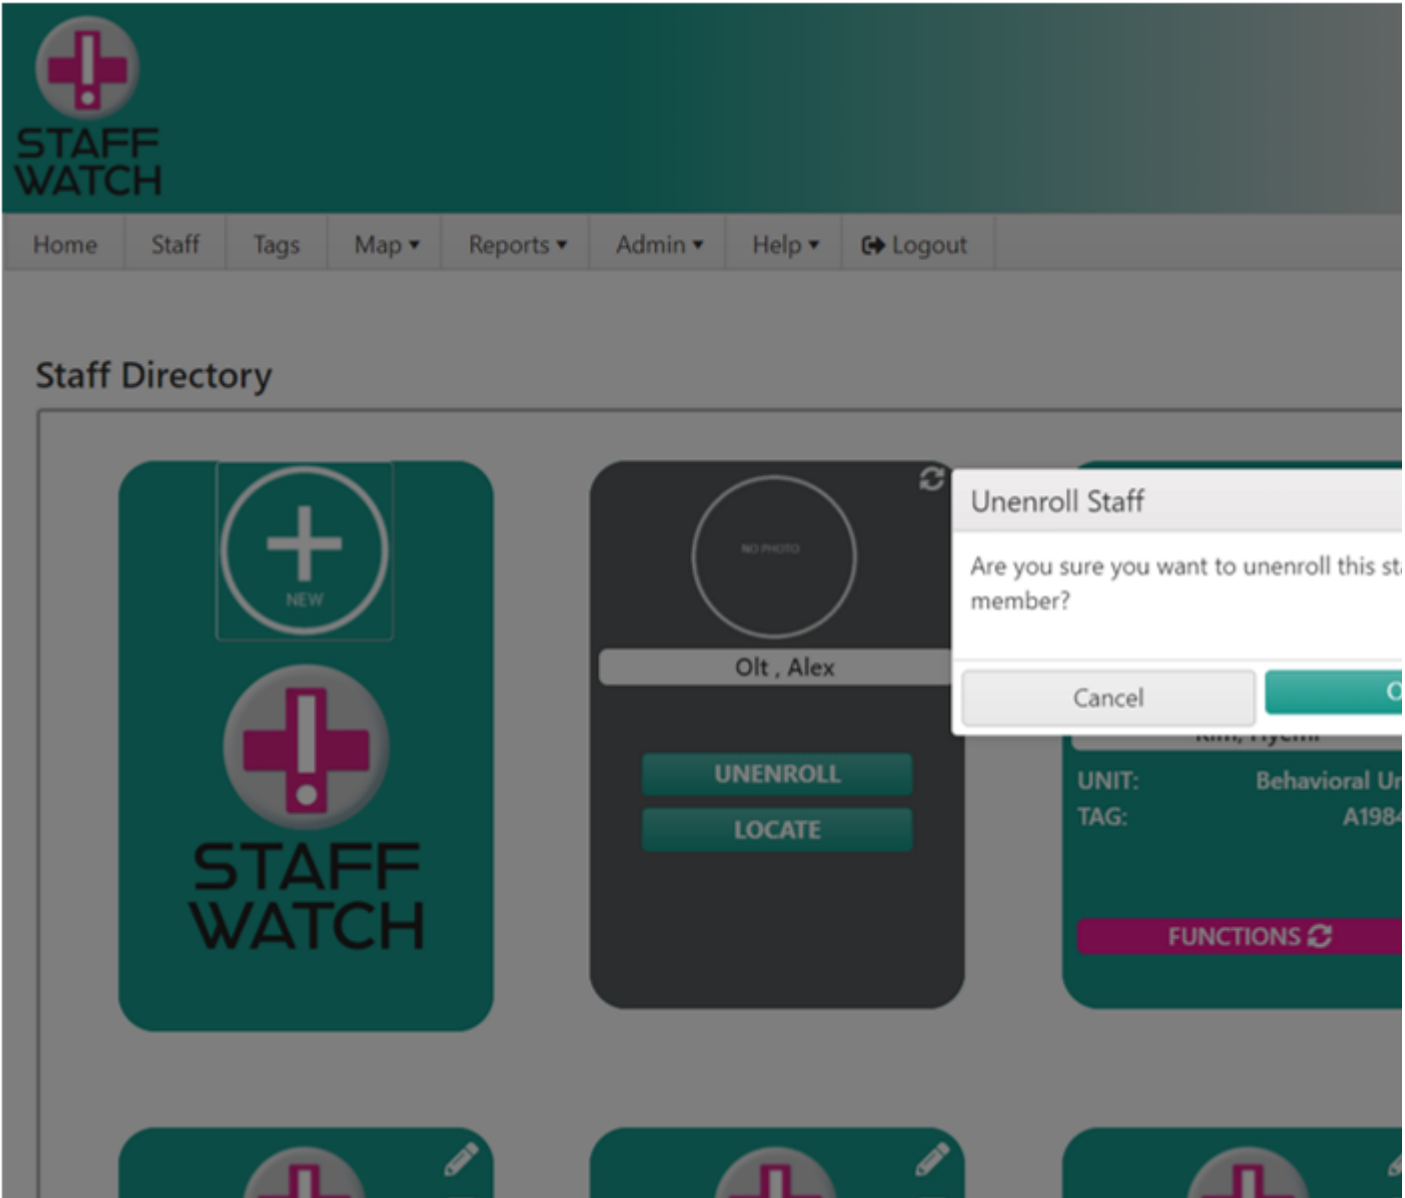

STAFF
WATCH

NO PHOTO

Olt, Alex

UNENROLL

LOCATE

STAFF
WATCH

Kim, Hyemi

UNIT: Behavioral Un
TAG: A1984